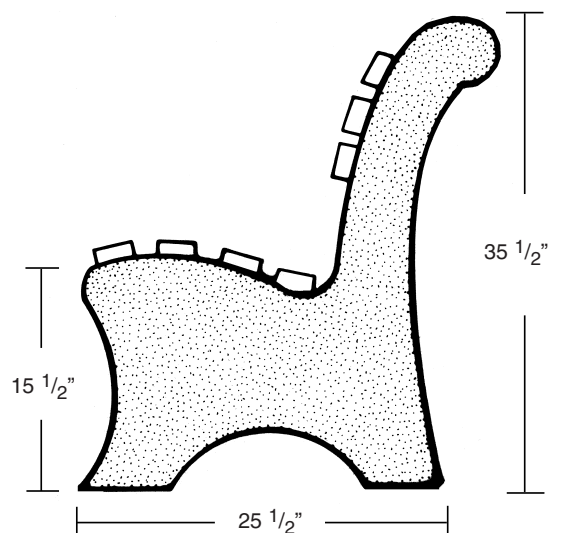

Added Appeal

127 Squankum - Yellowbrook Rd.
Farmingdale, N. J. 07727
PHONE: 732-938-2334 FAX: 732-919-0918
www.stonexonline.com
Email: info@stonexonline.com

Table & Benches

Table: 29" high x 42" wide

Bench: 17 1/2" high x 20" wide

3" Park Bench Leg

Seven 2"x3"x6'0" Boards Required (Not Included)