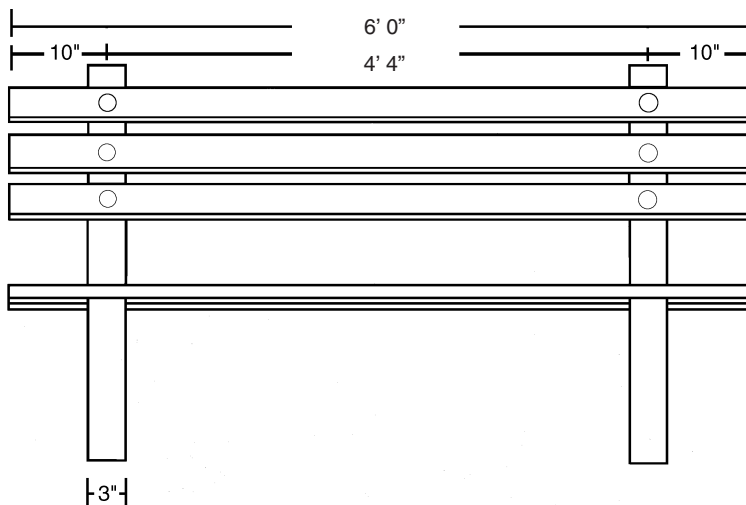

Added Appeal

127 Squankum - Yellowbrook Rd.
Farmingdale, N. J. 07727
PHONE: 732-938-2334 FAX: 732-919-0918
www.stonexonline.com
Email: info@stonexonline.com

Table & Benches

Table: 29" high x 42" wide

Bench: 17 1/2" high x 20" wide

3" Park Bench Leg

Seven 2"x3"x6'0" Boards Required (Not Included)