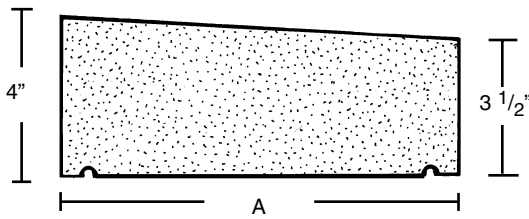

Coping

Coping - Used to cap off the top of a wall. Its function is to protect the wall from the natural elements as well as adding aesthetic value to the wall.

127 Squankum - Yellowbrook Rd.
Farmingdale, N. J. 07727
PHONE: 732-938-2334 FAX: 732-919-0918
www.stonexonline.com
Email: info@stonexonline.com

A
10"
12"
14"
16"

A
10"
12"
14"
16"

A
10"
12"
14"
16"

A
10"
12"
14"
16"

A
10"
12"
14"
16"