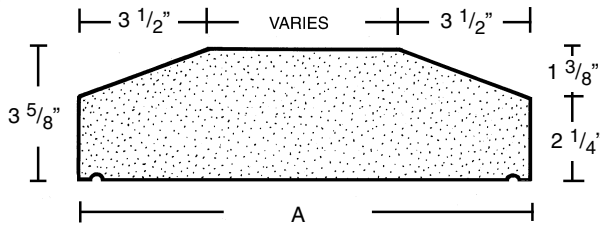

Coping

Coping - Used to cap off the top of a wall. Its function is to protect the wall from the natural elements as well as adding aesthetic value to the wall.

127 Squankum - Yellowbrook Rd.
Farmingdale, N. J. 07727
PHONE: 732-938-2334 FAX: 732-919-0918
www.stonexonline.com
Email: info@stonexonline.com

A
10"
12"
14"
16"

A
10"
12"
14"
16"

A
10"
12"
14"
16"

A
10"
12"
14"
16"

A
10"
12"
14"
16"