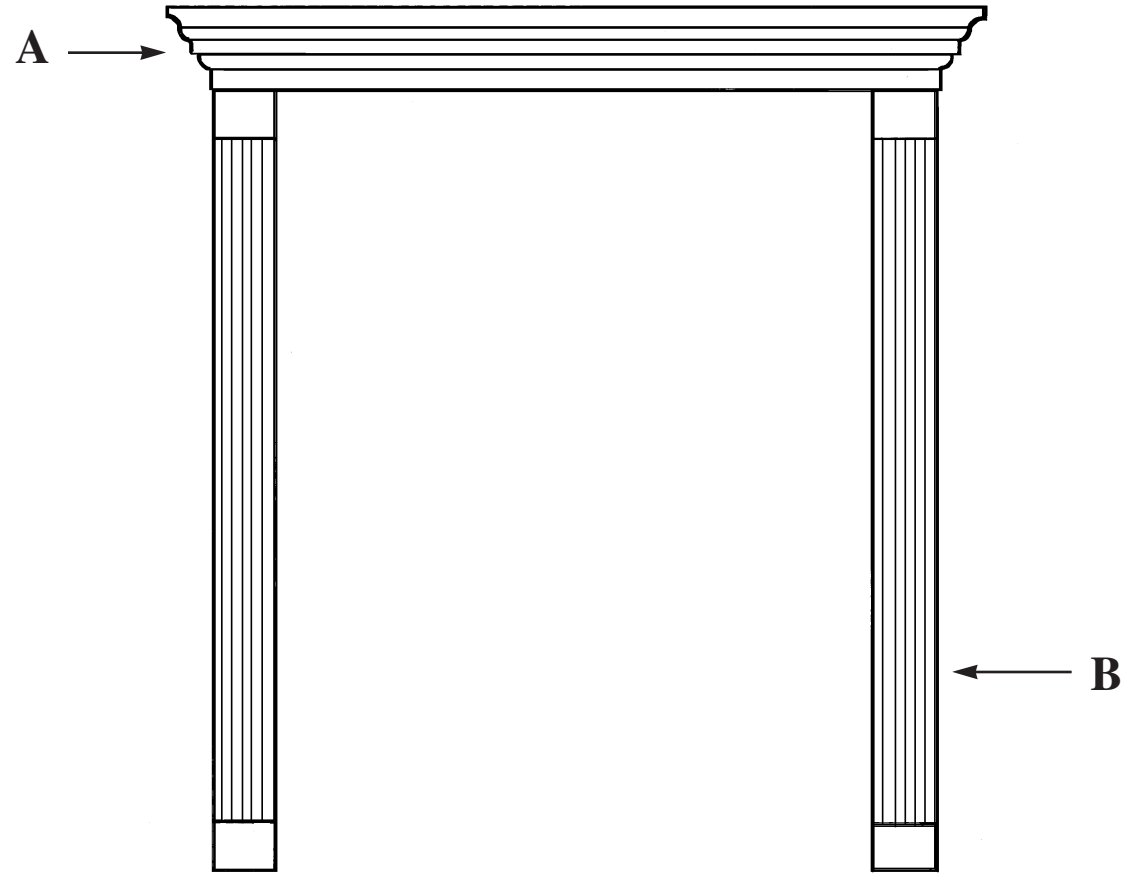

Door Surrounds

127 Squankum - Yellowbrook Rd.
 Farmingdale, N. J. 07727
 PHONE: 732-938-2334 FAX: 732-919-0918
 www.stonexonline.com
 Email: info@stonexonline.com

Custom Sizes Available