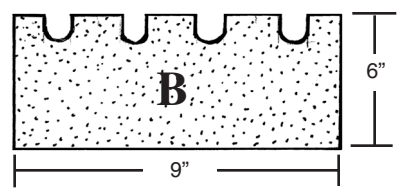

Door Surrounds

127 Squankum - Yellowbrook Rd.
 Farmingdale, N. J. 07727
 PHONE: 732-938-2334 FAX: 732-919-0918
 www.stonexonline.com
 Email: info@stonexonline.com

Custom Sizes Available