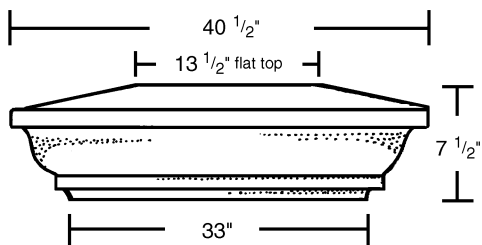

16" x 16"
18" x 18"
20" x 20"
24" x 24"
28" x 28"
32" x 32"
36" x 36"

16" x 16"
18" x 18"
20" x 20"
24" x 24"
28" x 28"
32" x 32"
36" x 36"

Ball finial is used with pier caps shown above
 12" or 16" Diameter

Also Available:
 33 1/2" W x 26" sq. base X 7 1/2" H x 12" sq. flat top
 25 1/2" W x 18" sq. base X 9 1/2" sq. flat top

Custom Sizes Available