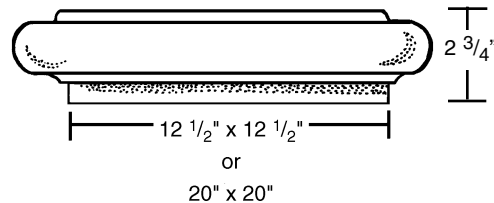

16" x 16"
18" x 18"
20" x 20"
24" x 24"
28" x 28"
32" x 32"
36" x 36"

16" x 16"
18" x 18"
20" x 20"
24" x 24"
28" x 28"
32" x 32"
36" x 36"

Ball finial is used with pier caps shown above
 12" or 16" Diameter

Also Available:
 33 1/2" W x 26" sq. base X 7 1/2" H x 12" sq. flat top
 25 1/2" W x 18" sq. base X 9 1/2" sq. flat top

Custom Sizes Available