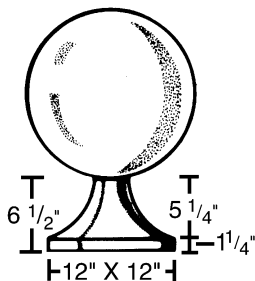

16" x 16"
18" x 18"
20" x 20"
24" x 24"
28" x 28"
32" x 32"
36" x 36"

16" x 16"
18" x 18"
20" x 20"
24" x 24"
28" x 28"
32" x 32"
36" x 36"

Ball finial is used with pier caps shown above
 12" or 16" Diameter

Also Available:
 33 1/2" W x 26" sq. base X 7 1/2" H x 12" sq. flat top
 25 1/2" W x 18" sq. base X 9 1/2" sq. flat top

Custom Sizes Available