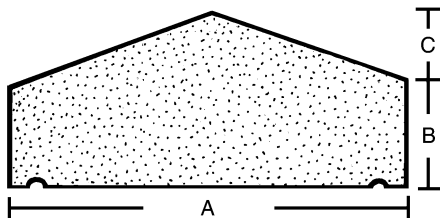

Pier Caps

127 Squankum - Yellowbrook Rd.
 Farmingdale, N. J. 07727
 PHONE: 732-938-2334 FAX: 732-919-0918
 www.stonexonline.com
 Email: info@stonexonline.com

A	B	C
16" x 16"	4"	3"
18" x 18"	4"	3"
20" x 20"	4"	4"
24" x 24"	4"	4"
28" x 28"	4"	6"
32" x 32"	4"	6"
36" x 36"	4"	8"

16" x 16"
18" x 18"
20" x 20"
24" x 24"
28" x 28"
32" x 32"
36" x 36"

16" x 16"
18" x 18"
20" x 20"
24" x 24"
28" x 28"
32" x 32"
36" x 36"

Ball finial is used with pier caps shown above
 12" or 16" Diameter

Also Available:
 33 1/2" W x 26" sq. base X 7 1/2" H x 12" sq. flat top
 25 1/2" W x 18" sq. base X 9 1/2" sq. flat top

Custom Sizes Available