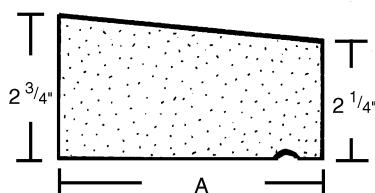

Window Sills

Slip Sill - A window sill that fits within the masonry opening.

Lug Sill - A window sill built into the wall which runs horizontally beyond the masonry opening. The lug is usually less than a foot in length.

Slip Sill

Lug Sill

127 Squankum - Yellowbrook Rd.
Farmingdale, N. J. 07727
PHONE: 732-938-2334 FAX: 732-919-0918
www.stonexonline.com
Email: info@stonexonline.com

A	B
8"	4"
10"	5"
12"	6"
14"	7"

A	B
6"	2"
8"	2"
10"	4"
12"	4"

A
5 1/2"
6 1/2"
8 1/2"
10 1/2"

A	B
5 1/2"	1"
6 1/2"	1"
8 1/2"	4"
10 1/2"	4"

A
4 1/2"
5 1/2"
8 1/2"
10 1/2"

Custom Sizes Available