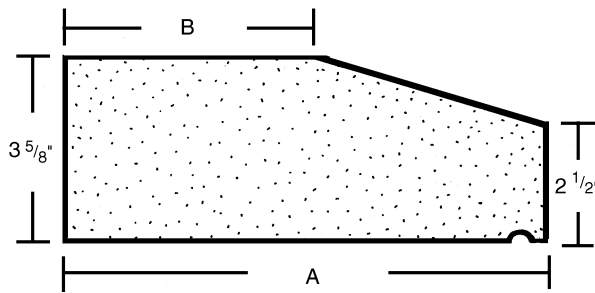

A	B
8"	4"
10"	5"
12"	6"
14"	7"