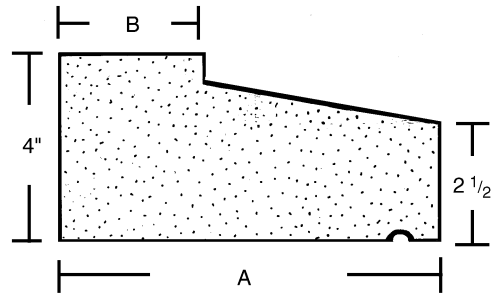

A	B
6"	2"
8"	2"
10"	4"
12"	4"