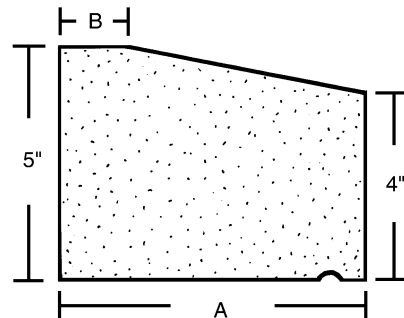

Window Sills

Slip Sill - A window sill that fits within the masonry opening.

Lug Sill - A window sill built into the wall which runs horizontally beyond the masonry opening. The lug is usually less than a foot in length.

A
5 1/2"
6 1/2"
8 1/2"
10 1/2"

A	B
5 1/2"	1"
6 1/2"	1"
8 1/2"	4"
10 1/2"	4"

A
4 1/2"
5 1/2"
8 1/2"
10 1/2"

Custom Sizes Available