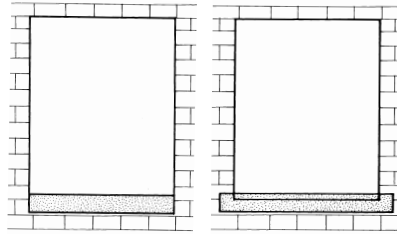

Window Sills

Slip Sill - A window sill that fits within the masonry opening.

Lug Sill - A window sill built into the wall which runs horizontally beyond the masonry opening. The lug is usually less than a foot in length.

A
5 1/2"
6 1/2"
8 1/2"
10 1/2"

A	B
5 1/2"	1"
6 1/2"	1"
8 1/2"	4"
10 1/2"	4"

A
4 1/2"
5 1/2"
8 1/2"
10 1/2"

Custom Sizes Available