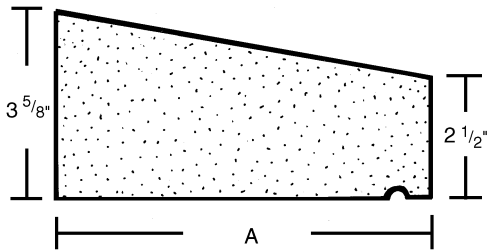

Window Sills

Slip Sill - A window sill that fits within the masonry opening.

Lug Sill - A window sill built into the wall which runs horizontally beyond the masonry opening. The lug is usually less than a foot in length.

Slip Sill

Lug Sill

127 Squankum - Yellowbrook Rd.
Farmingdale, N. J. 07727
PHONE: 732-938-2334 FAX: 732-919-0918
www.stonexonline.com
Email: info@stonexonline.com

A	B
8"	4"
10"	5"
12"	6"
14"	7"

A	B
6"	2"
8"	2"
10"	4"
12"	4"

A
5 1/2"
6 1/2"
8 1/2"
10 1/2"

A	B
5 1/2"	1"
6 1/2"	1"
8 1/2"	4"
10 1/2"	4"

A
4 1/2"
5 1/2"
8 1/2"
10 1/2"

Custom Sizes Available